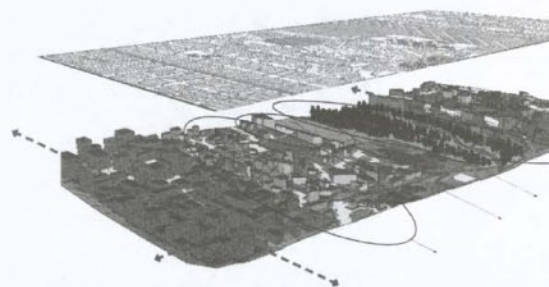

# ARCADE

25 YEARS

ARCHITECTURE / DESIGN IN THE NORTHWEST

**32 Perspective:**  
The New-Urban-Suburban: too much livability in Downtown Vancouver?  
Julie Bogdanowicz and James Eidsø

**14 Local Focus:**  
Designing Seattle's Green Network for the Next Century  
Nancy Rottle and Bruce Maryman